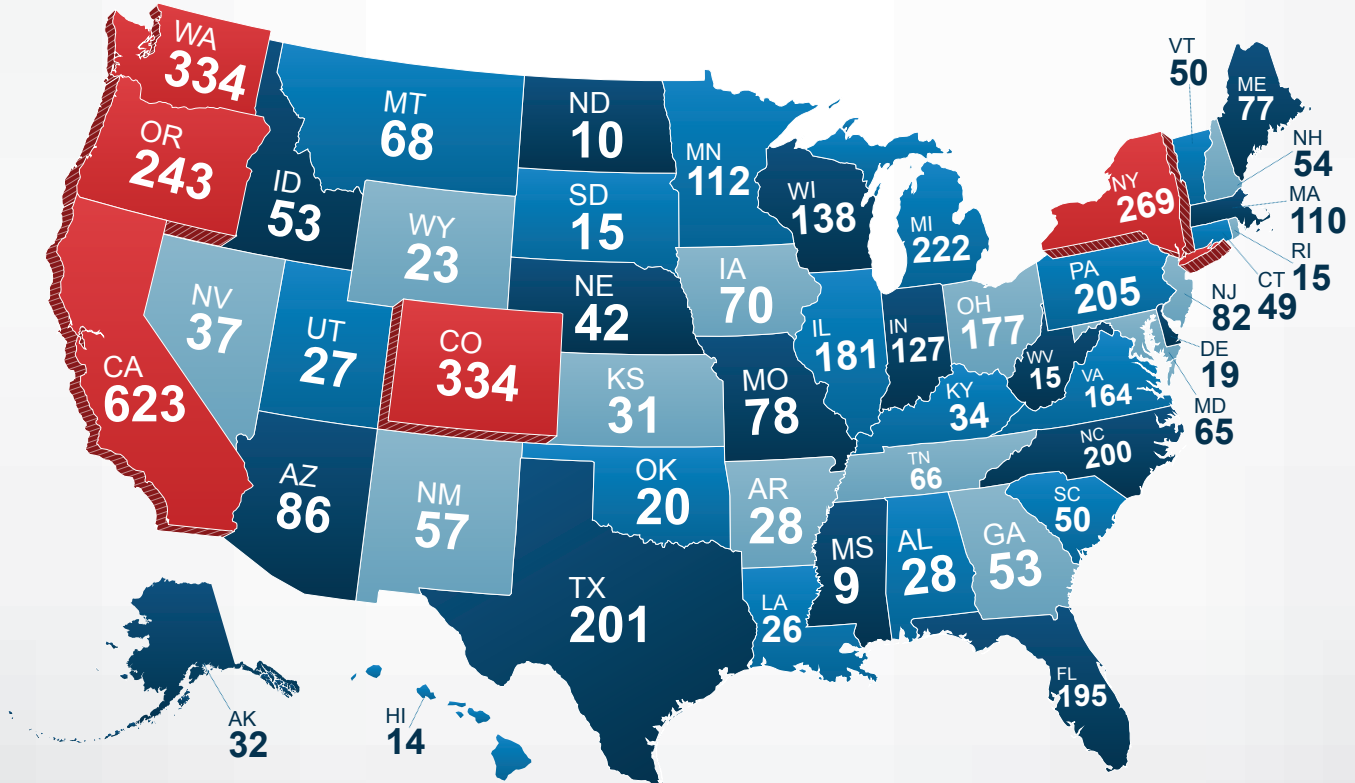

A Manufacturing Tour of AMERICA'S CRAFT BEER INDUSTRY

& THE ECONOMIC IMPACT

* Number of Craft Breweries per state

Craft Breweries 101

WHAT IS A CRAFT BREWERY?

- Small manufacturer producing 6 million barrels of beer or less annually
- Independent...less than 25% ownership by a non-craft brewer
- Includes brewpubs

THE U.S. HAS MORE:

.....than any other market in the world

Economic Impact

CRAFT BREWERS IN 2016

\$23.5 billion market, **10%** growth over 2015

456,000 full-time equivalent jobs, with **128,000+** directly at local breweries and brewpubs

Nearly **22%** market share of total US beer market (in dollars) and growing

4.4% increase in US craft beer exports

CRAFT BEER'S ECONOMIC IMPACT INCLUDES:

DIRECT EFFECTS:

Beer, food, merchandise, etc., sold by breweries/wholesalers/retailers